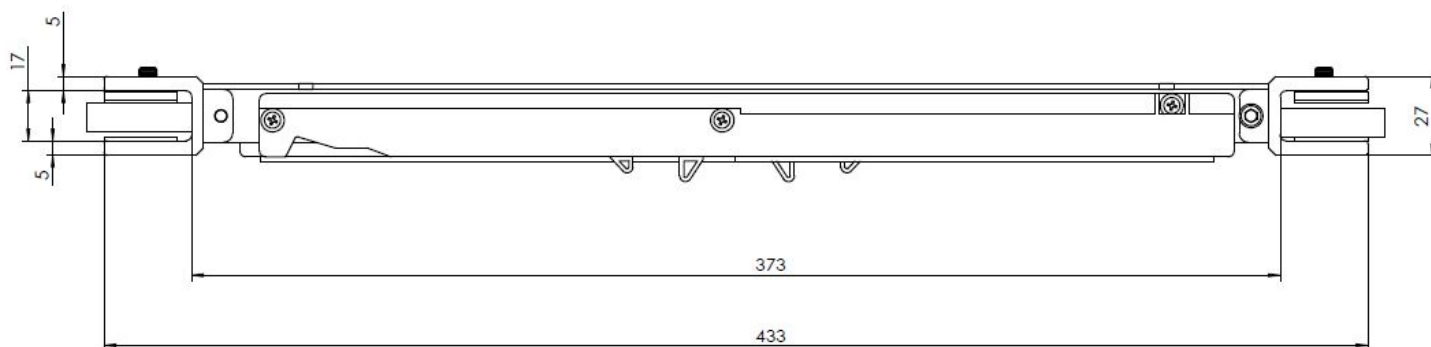

PRODUCT SHEET

Description:

Soft Closing Mechanism F/"Salyut I" Sliding System Glass Cutting Needed, 1 Mechanism for 1 Sliding Door System

Item number:

28.29.422-0

Units	Box	Carton	HS Code	Barcode
Pcs.	1	20	8302415000	
				5704866466523